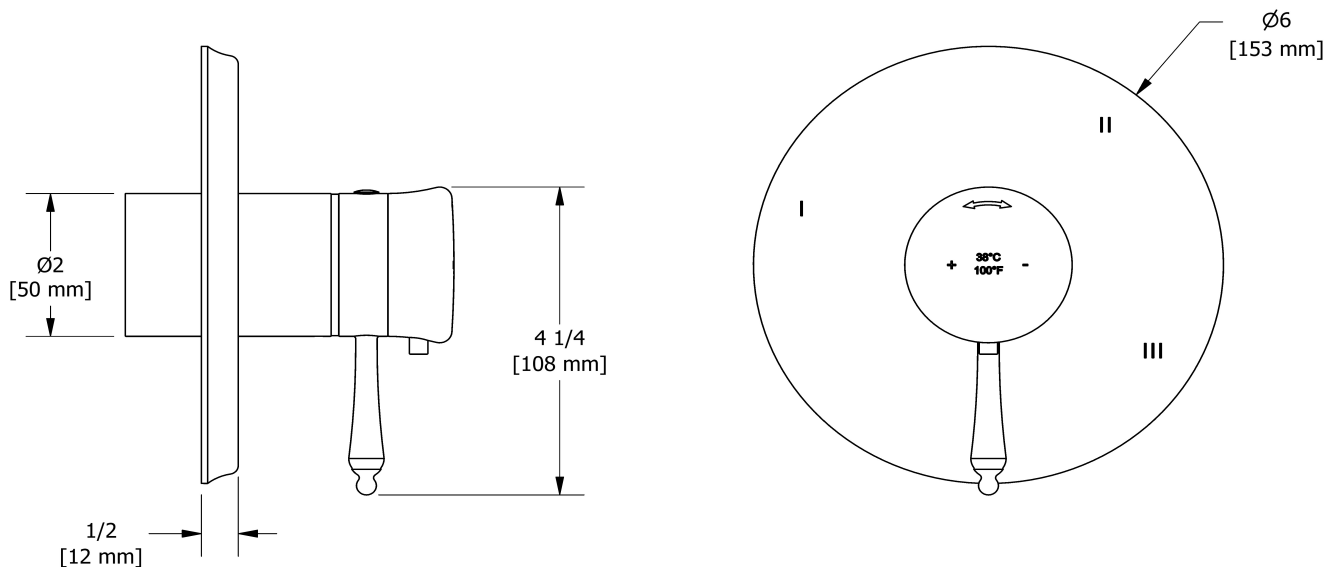

Specifications

Descriptions

- R45, R45-SPEX or R45-EX rough required to complete
- Thermostatic/pressure balance coaxial cartridge with check valves
- Trim only
- 6 positions (OFF, 1, 1 and 2, 2, 2 and 3, 3) share

Available colors

- C : Chrome
- BN : Brushed Nickel (PVD)
- PN : Polished Nickel (PVD)

Certifications

- CSA B125.1
- ASME A112.18.1
- ASSE 1016
- CMR248 Approval
- ADA

3-way Type T/P coaxial valve trim
TRT45